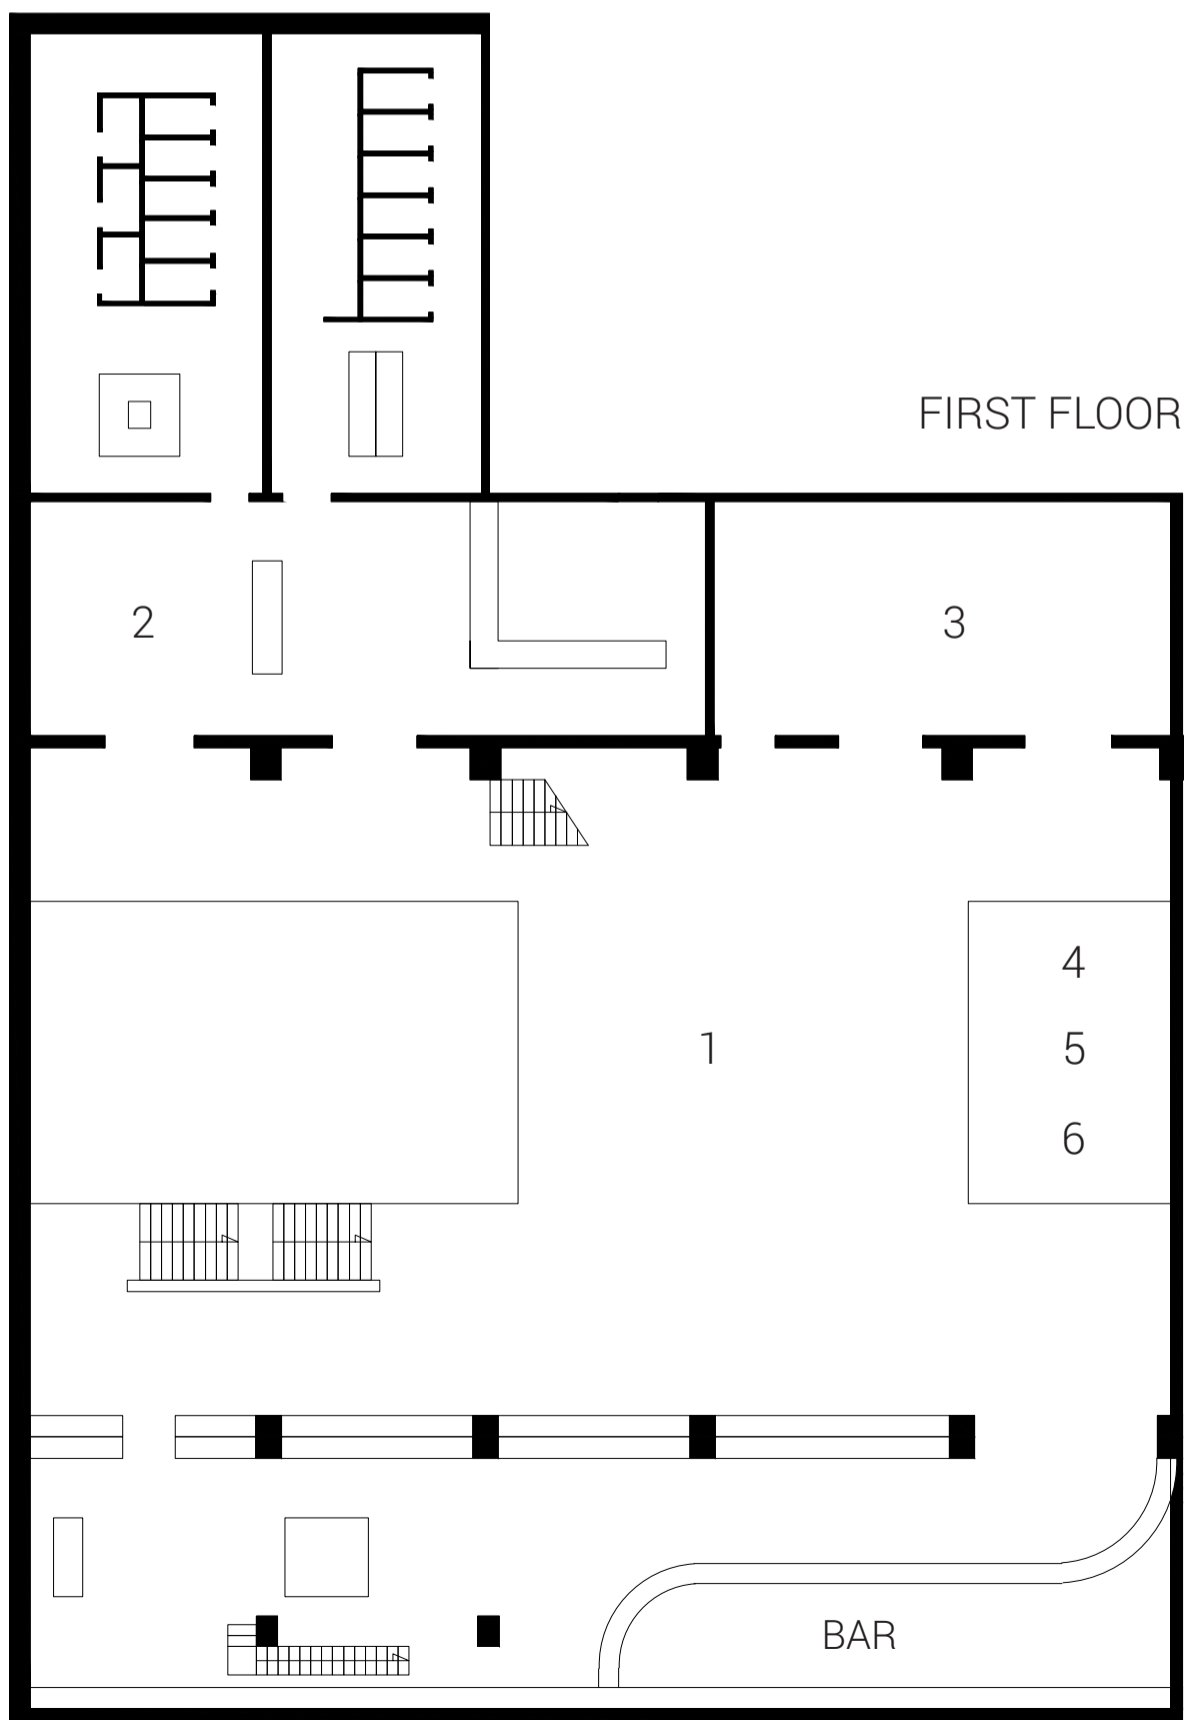

# A PARTIAL ECLIPSE OF THE <3

1 | Baptiste Moulin - Untitled Oscillation - installation 2017

2 | Mariana Jukica - Y:FRAGMENTEd vol:001 'Lost Youth' - video 2017

3 | Eurodance Studio - nyd - video 2017

4 Dorit Bialer - Monumental Plan Heartache - video 2017